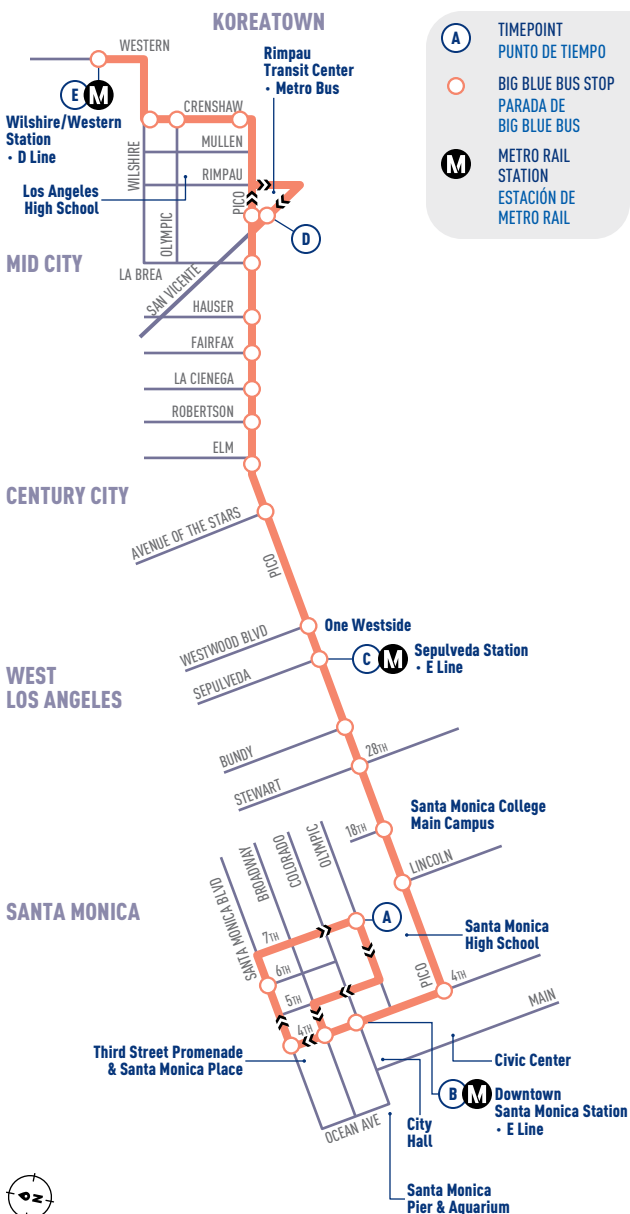

7

rapid

PICO BLVD

MONDAY-FRIDAY SERVICE ONLY
SERVICIO SÓLO DE LUNES A VIERNES

NOT TO SCALE

EFFECTIVE AUGUST 11, 2024

DOWNTOWN SANTA MONICA
TO WILSHIRE/WESTERN STATION D LINE

7 TH & OLYMPIC (A)	4 TH & SANTA MONICA PLACE (DOWNTOWN SANTA MONICA STATION)	PICO & SEPULVEDA (SEPULVEDA STATION)	WESTERN & WILSHIRE (WILSHIRE/ WESTERN STATION)
6:40	6:44	7:00	7:37
7:00	7:04	7:20	7:57
7:20	7:24	7:40	8:17
7:40	7:44	8:00	8:37
8:00	8:04	8:24	9:02
8:20	8:24	8:44	9:22
8:40	8:44	9:04	9:42
9:00	9:04	9:24	10:02
9:20	9:24	9:44	10:22
9:40	9:44	10:04	10:42
10:00	10:04	10:24	11:02
10:20	10:24	10:44	11:22
10:40	10:44	11:04	11:42
11:00	11:04	11:24	12:02
11:20	11:24	11:44	12:22
11:40	11:44	12:04	12:42
12:00	12:04	12:24	1:02
12:20	12:24	12:44	1:22
12:40	12:44	1:04	1:42
1:00	1:04	1:27	2:07
1:20	1:24	1:47	2:27
1:40	1:44	2:07	2:47
2:00	2:04	2:28	3:09
2:15	2:19	2:43	3:24
2:30	2:34	2:58	3:39
2:45	2:49	3:13	3:54
3:00	3:04	3:39	4:27
3:15	3:19	3:54	4:42
3:30	3:34	4:09	4:57
3:45	3:49	4:24	5:12
4:00	4:04	4:39	5:27
4:15	4:19	4:54	5:42
4:30	4:34	5:09	5:57
4:45	4:49	5:24	6:12
5:00	5:04	5:39	6:27
5:20	5:24	5:59	6:47
5:40	5:44	6:15	7:02
6:02	6:06	6:37	7:24
6:23	6:27	6:58	7:45
6:50	6:54	7:12	7:47