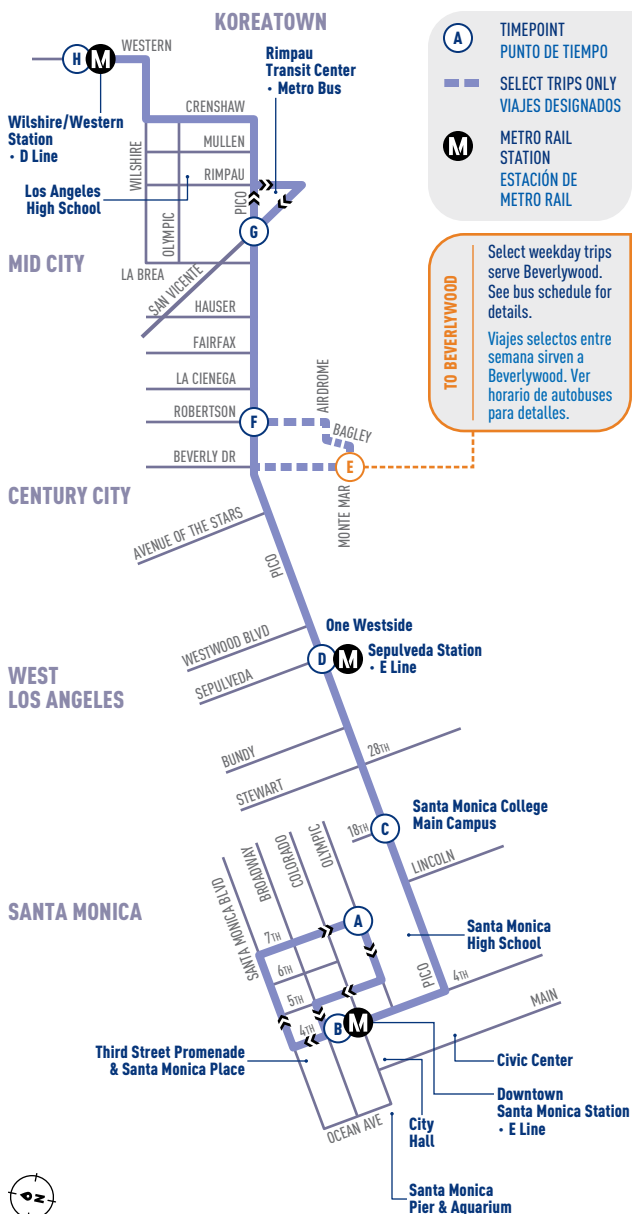

7

PICO BLVD

NOT TO SCALE