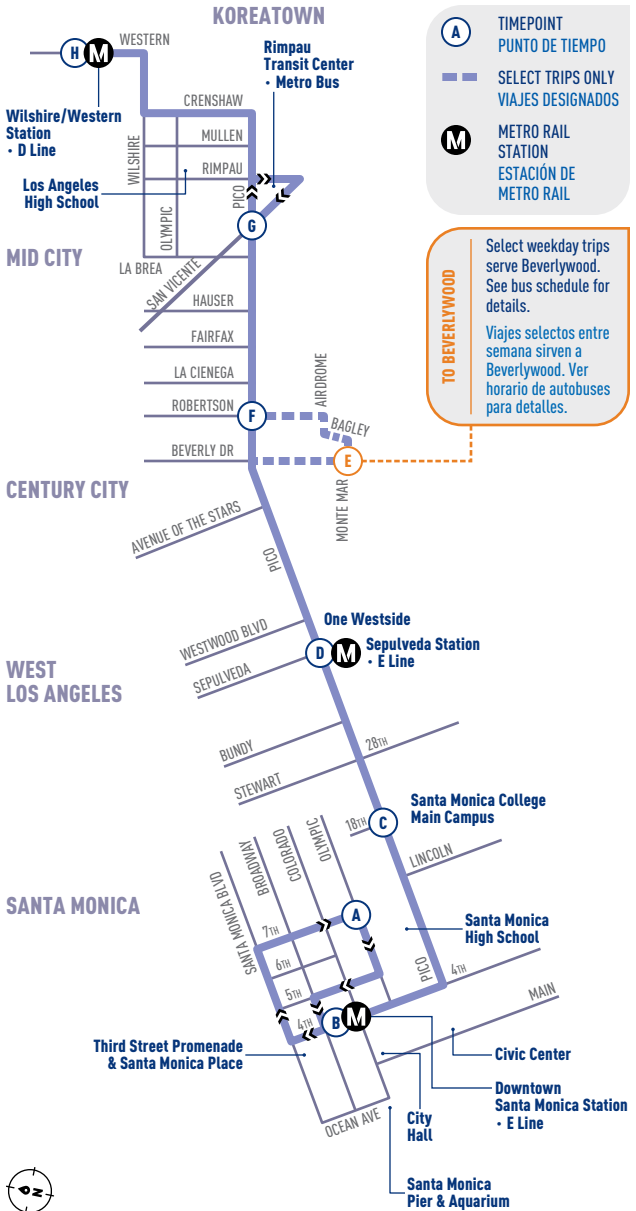

PICO BLVD

WEEKDAY | DURANTE LA SEMANA

DOWNTOWN SANTA MONICA
TO WILSHIRE/WESTERN STATION D LINE

7 TH & OLYMPIC (A)	4 TH & SANTA MONICA PLACE (DOWNTOWN SANTA MONICA STATION) (B)	PICO & 18 TH (SANTA MONICA COLLEGE) (C)	PICO & SEPULVEDA (SEPULVEDA STATION) (D)	PICO & ROBERTSON (F)	WESTERN & WILSHIRE (WILSHIRE/ WESTERN STATION) (H)
5:20	5:23	5:27	5:37	5:46	6:03
5:35	5:38	5:42	5:52	6:01	6:18
5:50	5:53	5:57	6:07	6:16	6:33
6:04	6:07	6:12	6:22	6:31	6:54
6:18	6:21	6:26	6:36	6:45	7:08
6:32	6:35	6:40	6:50	6:59	7:22
6:46	6:49	6:56	7:08	7:21	7:46
7:00	7:03	7:10	7:22	7:35	8:00
7:14	7:17	7:24	7:36	7:49	8:14
7:28	7:32	7:40	7:54	8:07	8:33
THEN SERVICE EVERY 14 MINUTES UNTIL:					
2:42	2:46	2:56	3:14	3:30	4:12
2:52	2:56	3:07	3:27	3:44	4:25
3:02	3:06	3:17	3:37	3:54	4:35
3:12	3:16	3:27	3:47	4:03 	4:50
3:22	3:26	3:37	3:57	4:14	4:55
3:32	3:36	3:47	4:07	4:24	5:05
3:42	3:46	3:57	4:17	4:34	5:15
3:52	3:56	4:07	4:27	4:44	5:25
4:06	4:10	4:21	4:41	4:58	5:39
4:20	4:24	4:35	4:55	5:12	5:53
4:34	4:38	4:49	5:09	5:26	6:07
4:48	4:52	5:03	5:23	5:40	6:21
5:02	5:06	5:17	5:37	5:54	6:35
5:16	5:20	5:31	5:51	6:08	6:49
5:30	5:34	5:45	6:05	6:22	7:03
5:44	5:48	5:59	6:19	6:36	7:17
5:58	6:02	6:13	6:33	6:50	7:31
6:12	6:16	6:25	6:45	7:02	7:32
6:26	6:30	6:38	6:51	7:06	7:31
6:40	6:44	6:52	7:05	7:20	7:45
6:54	6:58	7:06	7:19	7:34	7:59
7:08	7:12	7:20	7:33	7:48	8:13
7:22	7:26	7:34	7:47	8:02	8:27
7:36	7:40	7:48	8:01	8:16	8:41
7:50	7:54	8:02	8:15	8:30	8:55
8:04	8:08	8:14	8:24	8:37	8:59
8:18	8:22	8:28	8:38	8:51	9:13
8:32	8:36	8:42	8:52	9:05	9:27
8:46	8:50	8:56	9:06	9:19	9:41
9:00	9:04	9:10	9:20	9:33	9:55
9:15	9:19	9:25	9:35	9:48	10:10
9:30	9:34	9:40	9:50	10:03	10:25
9:50	9:54	10:00	10:10	10:23	10:45
10:10	10:14	10:19	10:28	10:39	11:00
10:30	10:34	10:39	10:48	10:59	11:20
11:00	11:04	11:09	11:18	11:29	11:50