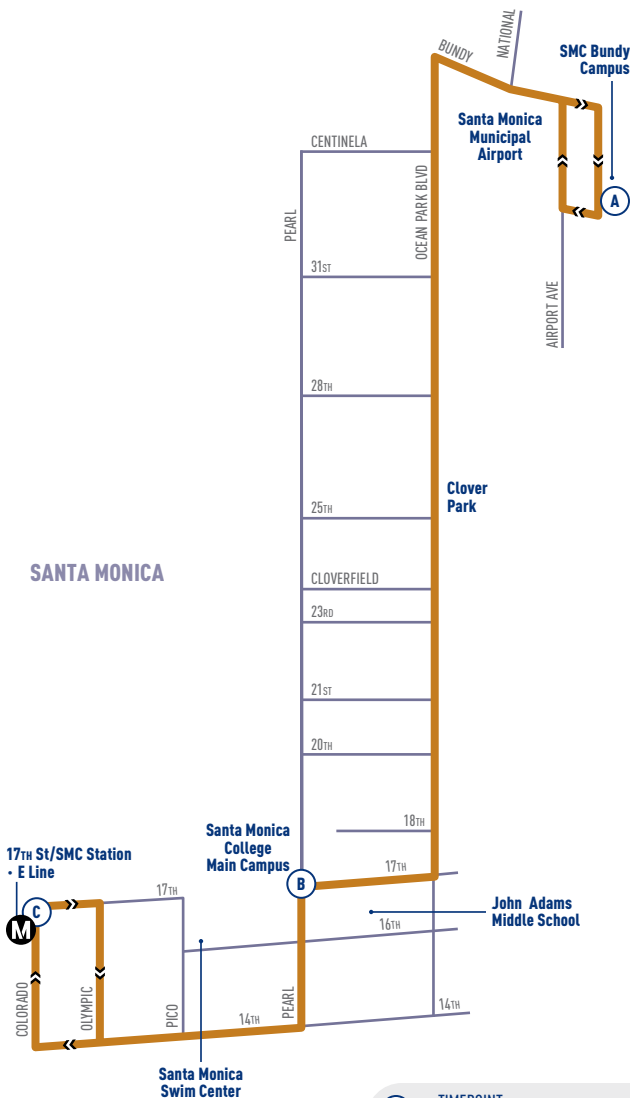

44

OCEAN PARK - SMC - 17TH ST STATION

MONDAY-FRIDAY SERVICE ONLY
SERVICIO SÓLO DE LUNES A VIERNES

WEST LOS ANGELES

A

TIMEPOINT
PUNTO DE TIEMPO

M

METRO RAIL STATION
ESTACIÓN DE METRO RAIL

NOT TO SCALE

WEEKDAY | DURANTE LA SEMANA

SMC BUNDY CAMPUS → SMC →
17TH ST STATION E LINE

SANTA MONICA COLLEGE BUNDY CAMPUS	17TH & PEARL (SANTA MONICA COLLEGE MAIN CAMPUS)	COLORADO & 17TH (17TH ST/SANTA MONICA COLLEGE STATION)
A	B	C
6:56	7:04	7:10
7:09	7:18	7:25
7:22	7:31	7:38
7:35	7:47	7:56
7:48	8:00	8:09
8:02	8:14	8:23
8:16	8:28	8:37
8:30	8:42	8:51
8:44	8:56	9:05
8:58	9:10	9:19
9:12	9:24	9:33
9:26	9:37	9:43
9:40	9:51	9:57
9:54	10:05	10:11
10:07	10:17	10:23
10:20	10:30	10:36
10:33	10:43	10:49
10:46	10:56	11:02
10:59	11:09	11:15
11:12	11:22	11:28
11:25	11:35	11:41
11:38	11:48	11:54
11:51	12:01	12:07
12:04	12:14	12:22
12:17	12:27	12:35
12:30	12:40	12:48
12:43	12:53	1:01
12:56	1:06	1:14
1:09	1:19	1:27
1:22	1:32	1:40
1:35	1:45	1:53
1:48	1:58	2:06
2:01	2:11	2:19
2:14	2:24	2:32
2:27	2:37	2:45

MEMORIAL DAY
INDEPENDENCE DAY
LABOR DAY
THANKSGIVING DAY

DAY AFTER THANKSGIVING
CHRISTMAS EVE
CHRISTMAS

ALL PM TIMES IN BOLD

EFFECTIVE AUGUST 11, 2024

ROUTE 44

WEEKDAY | DURANTE LA SEMANA

CONTINUED SMC BUNDY CAMPUS → SMC → 17TH ST STATION E LINE

SANTA MONICA COLLEGE BUNDY CAMPUS (A)	17TH & PEARL (SANTA MONICA COLLEGE MAIN CAMPUS) (B)	COLORADO & 17TH (17TH ST/SANTA MONICA COLLEGE STATION) (C)
2:40	2:50	2:58
2:53	3:05	3:13
3:07	3:19	3:27
3:21	3:33	3:41
3:35	3:47	3:55
3:50	4:02	4:10
4:05	4:17	4:25
4:20	4:32	4:40
4:36	4:47	4:56
4:52	5:03	5:12
5:08	5:19	5:28
5:24	5:35	5:44
5:40	5:51	6:00
6:00	6:11	6:20